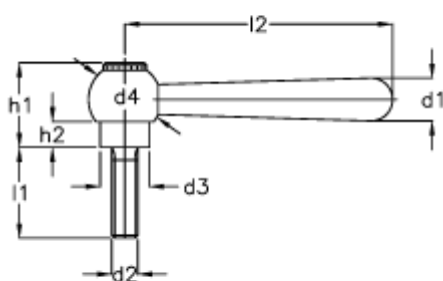

Article number: 20426764

Description: E+G Adjustable clamping lever
GN99.2-10-M8-63-M

Measures

d1 = 10	l2 = 63
d2 = M8	l3 = 60
d3 = 13.5	
d4 = 20	
h1 = 25.0	
h2 = 8.0	
h3 = 39.5	
l1 = 63	