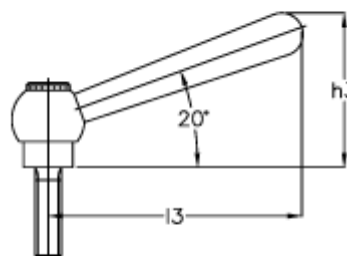

Article number: 20426764

Description: E+G Adjustable clamping lever
GN99.2-10-M8-63-M

Measures

d1 = 10	l2 = 63
d2 = M8	l3 = 60
d3 = 13.5	
d4 = 20	
h1 = 25.0	
h2 = 8.0	
h3 = 39.5	
l1 = 63	